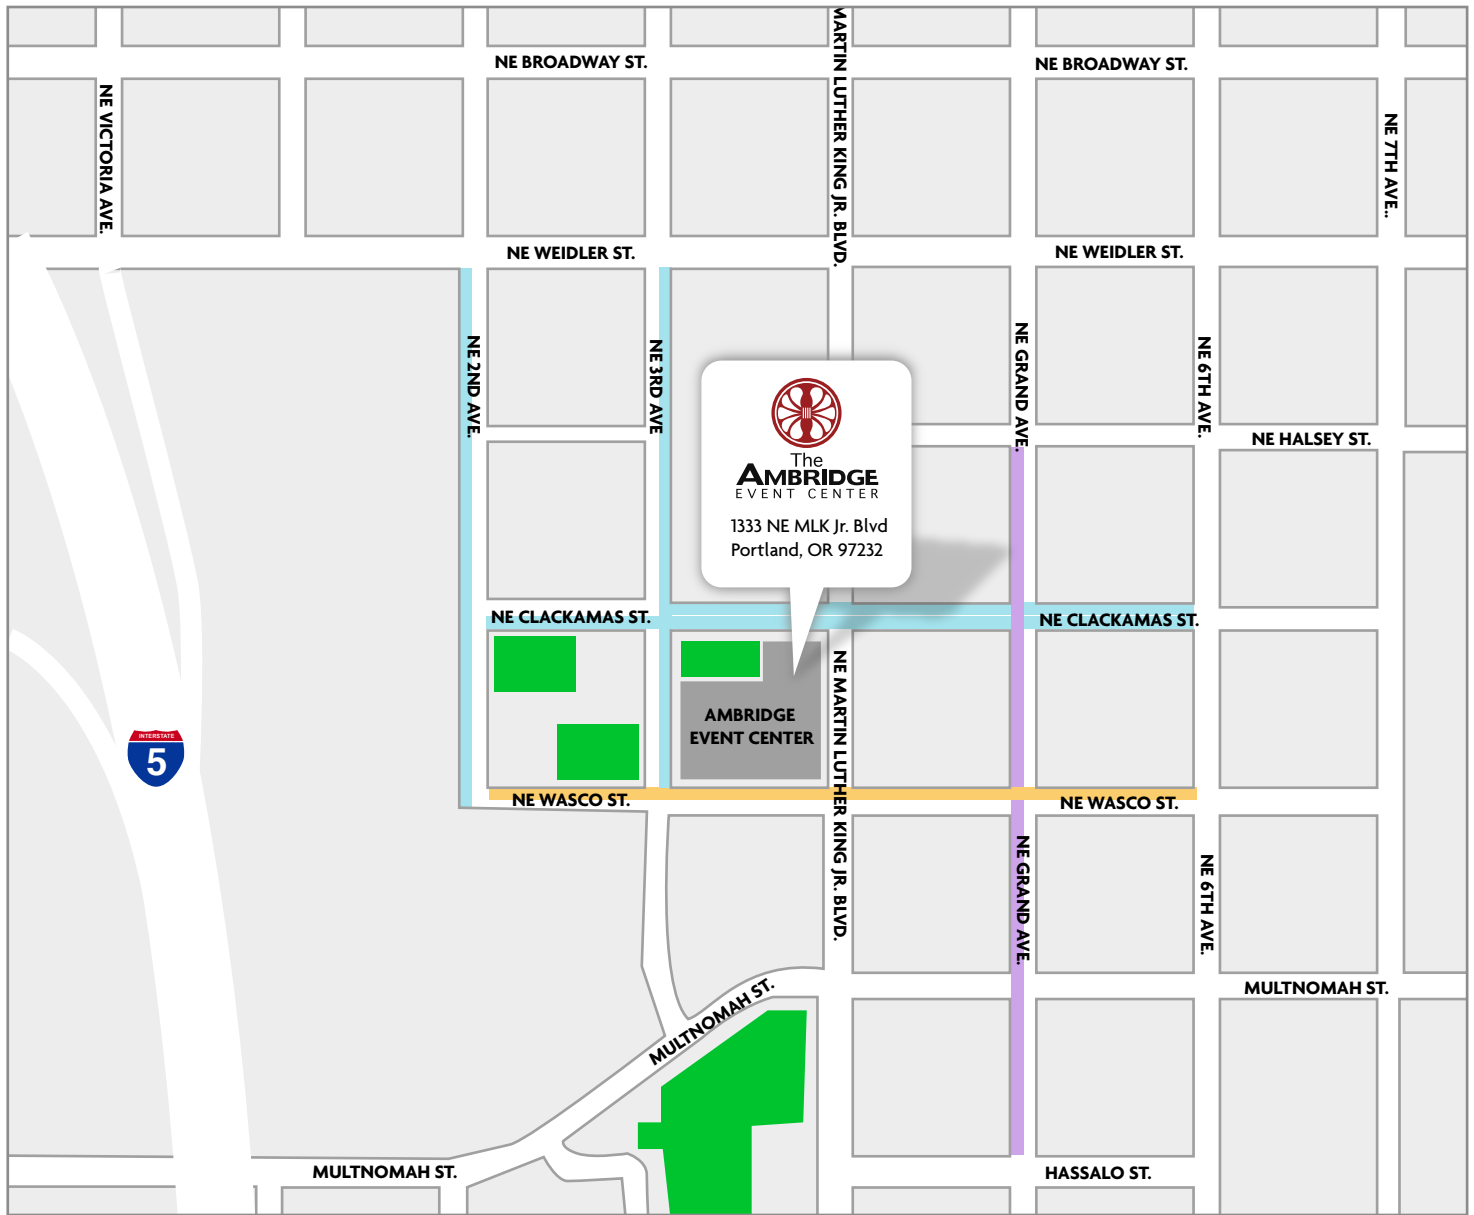

Parking Map

LEGEND

-  5 Hour Coin Operated Parking Meters (8 am - 10pm)
-  Long Term Parking
-  2 Hour Machine Parking Meters (Credit Card or Coin)
-  Parking Lot

The Ambridge

1333 NE MLK JR. Blvd. Portland OR 97232