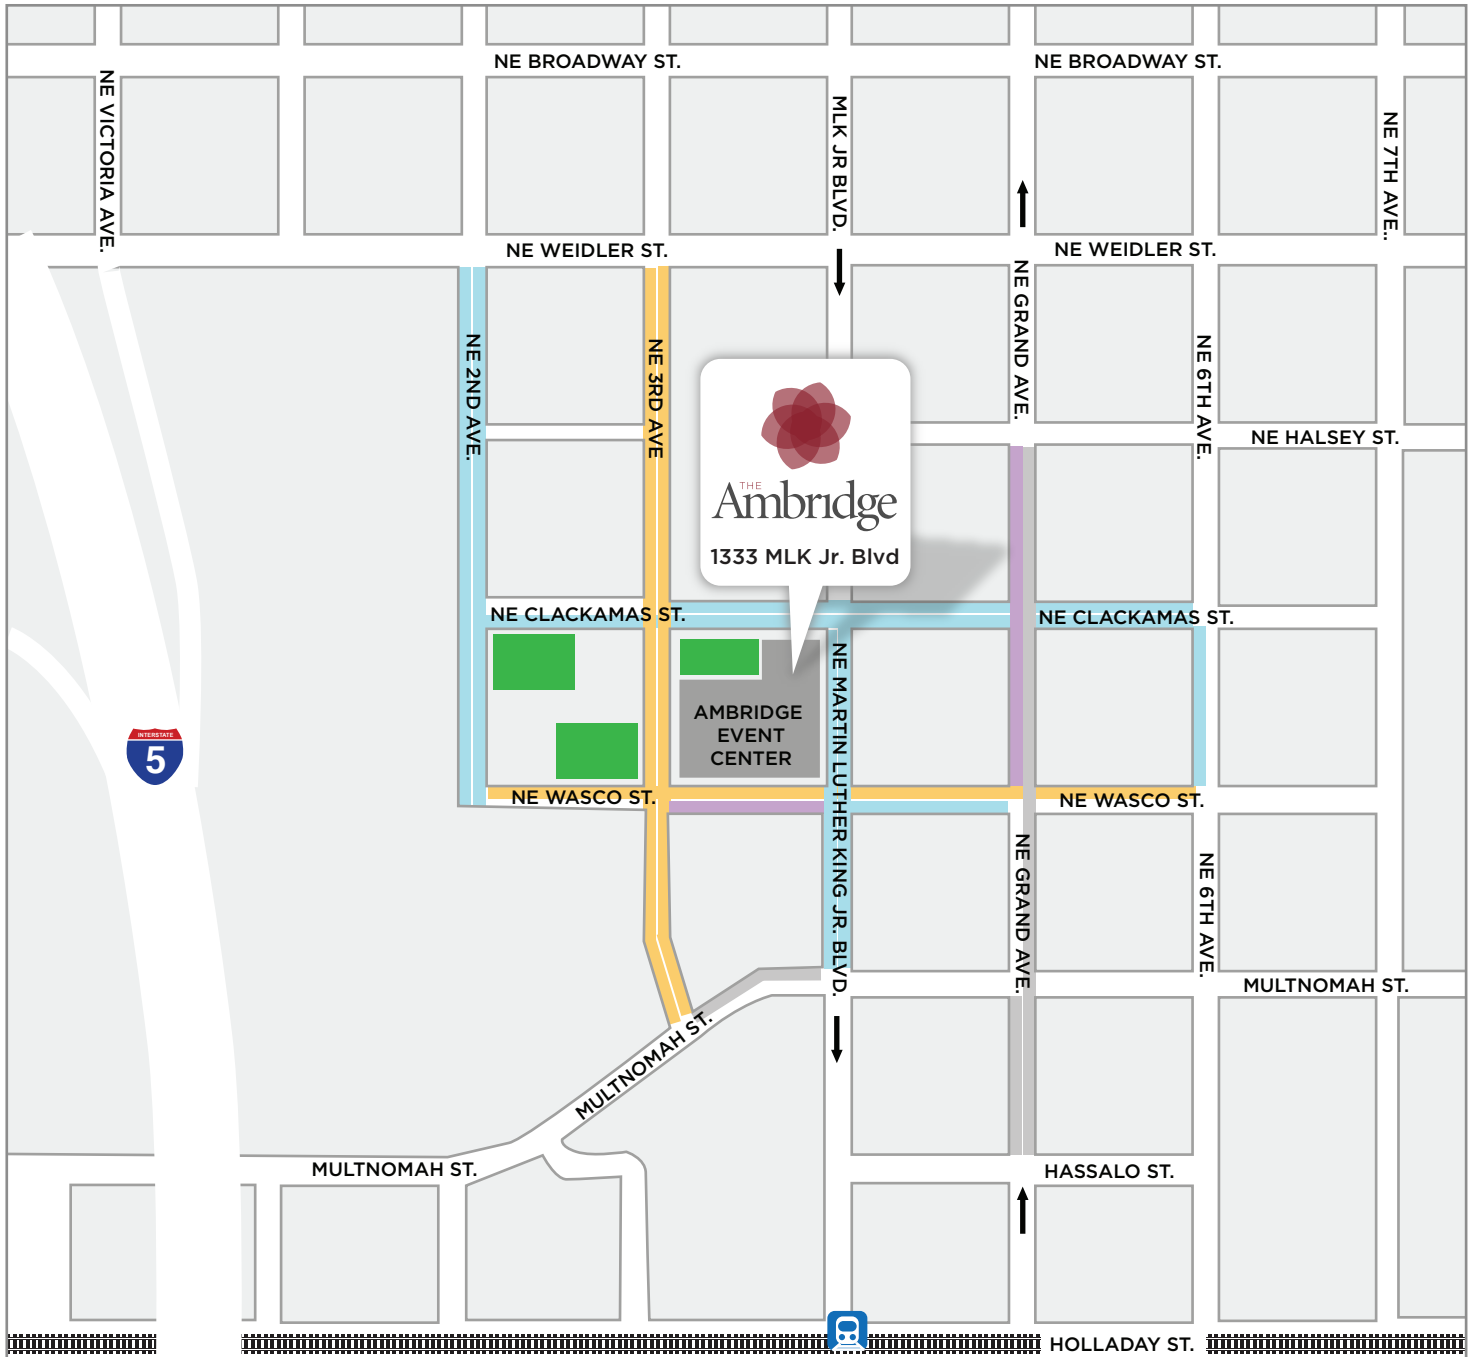

## NEARBY PARKING MAP

1333 MLK Jr. Blvd. · Portland, OR · (503) 239-9921

- 5 Hour Coin Operated Parking Meters (8 am - 10pm)
- 5 Hour Machine Parking Meters (Credit Card or Coin)
- 2 Hour Machine Parking Meters (Credit Card or Coin)

- \$5 Permit Parking
- No Parking
- MAX Line